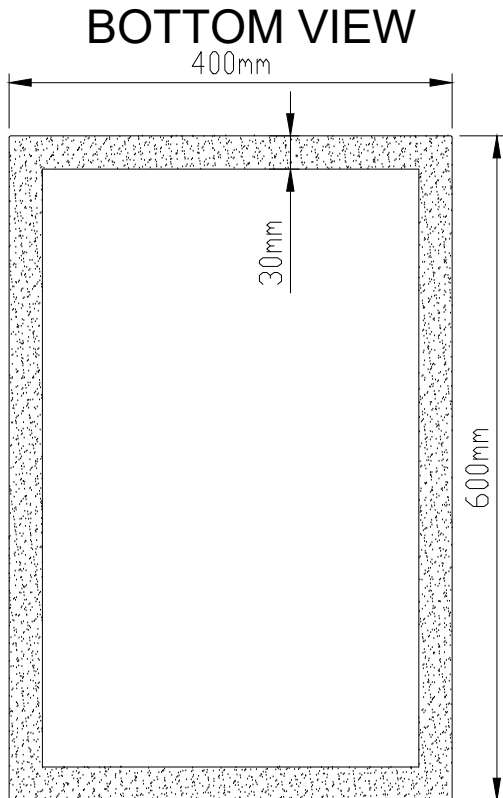

SENSOR SWITCH

The line drawing for K1430

FRONT VIEW

LEFT SIDE

REAR VIEW