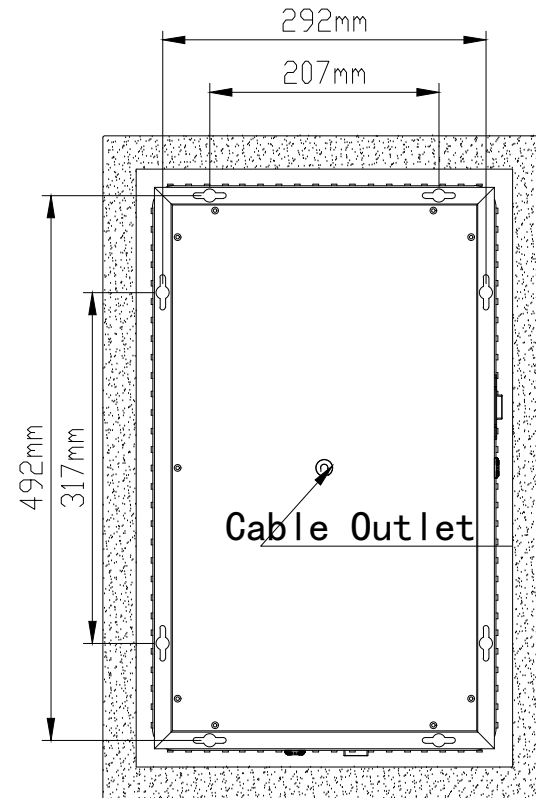

SENSOR SWITCH

The line drawing for K1430

FRONT VIEW

LEFT SIDE

REAR VIEW