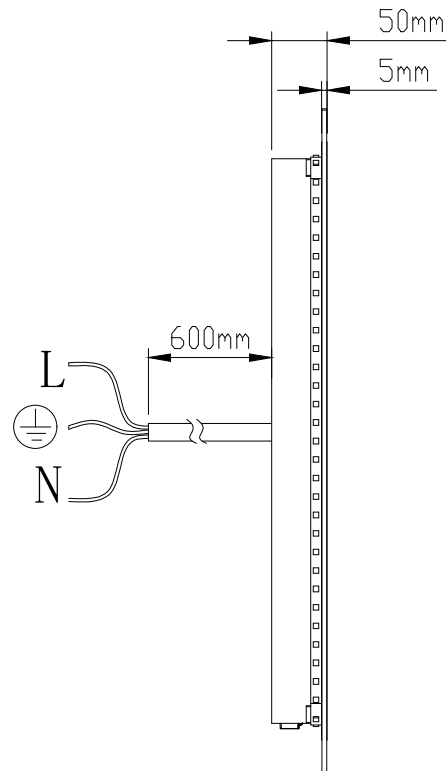

SENSOR SWITCH

The line drawing for K1430

FRONT VIEW

LEFT SIDE

REAR VIEW