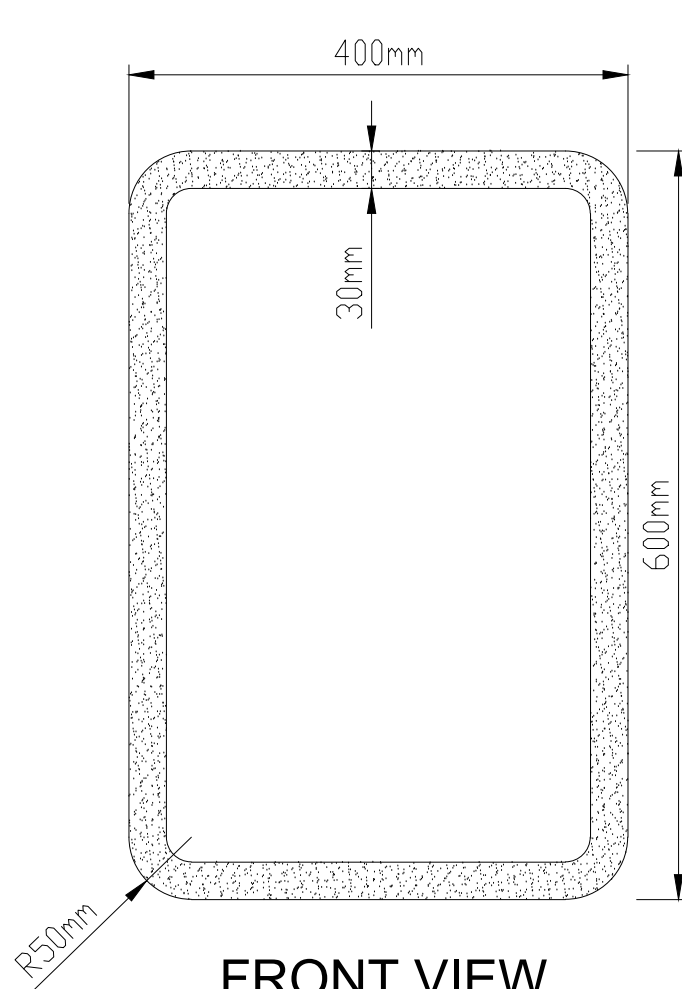

The line drawing for K1439

SENSOR SWITCH

ROCKER SWITCH

BOTTOM VIEW

FRONT VIEW

LEFT SIDE

REAR VIEW