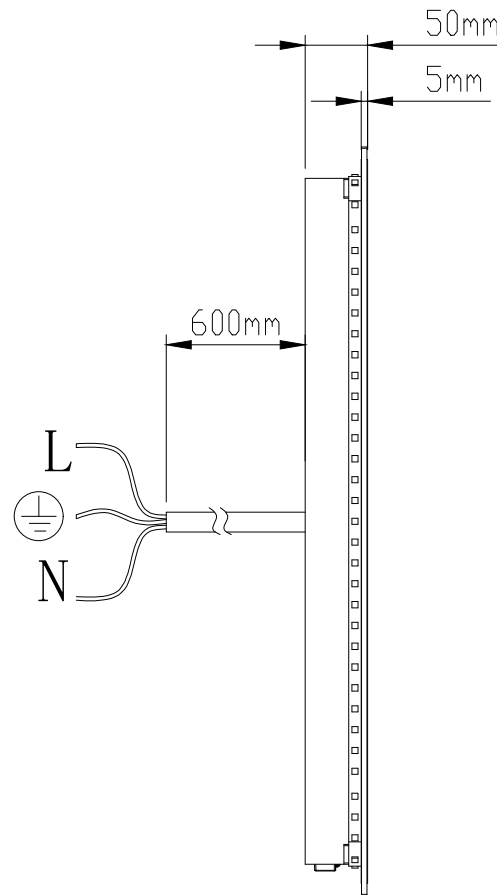

The line drawing for K1439

SENSOR SWITCH

ROCKER SWITCH

BOTTOM VIEW

FRONT VIEW

LEFT SIDE

REAR VIEW