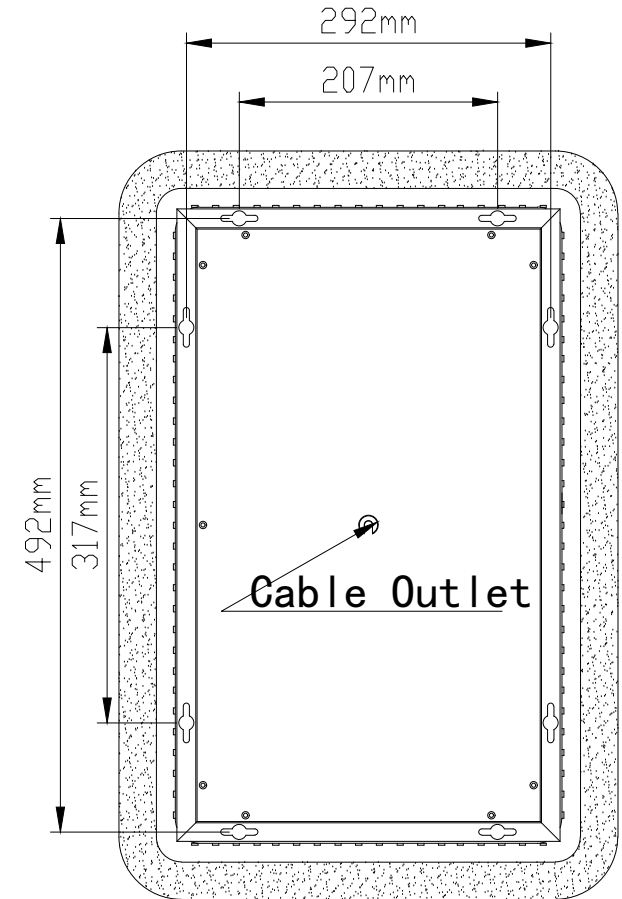

The line drawing for K1439

SENSOR SWITCH

ROCKER SWITCH

BOTTOM VIEW

FRONT VIEW

LEFT SIDE

REAR VIEW