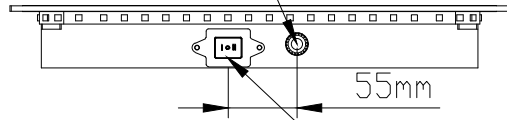

The line drawing for K1439

SENSOR SWITCH

ROCKER SWITCH

BOTTOM VIEW

FRONT VIEW

LEFT SIDE

REAR VIEW